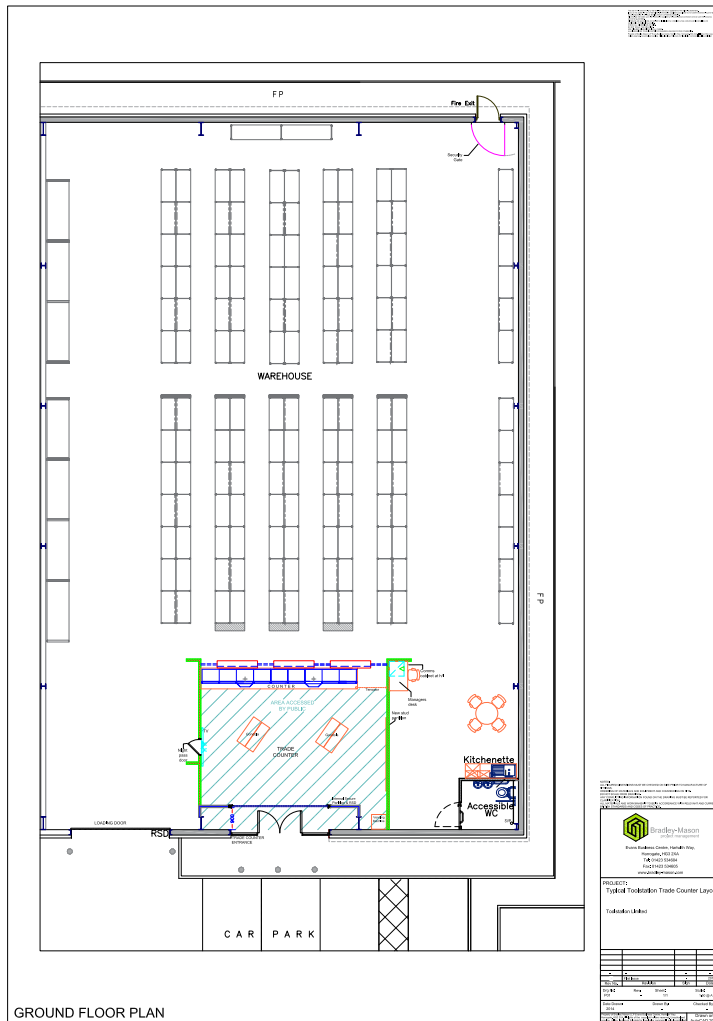

SAMPLE LAYOUT

Get in Touch

Please contact Philip MacLauchlan at Adept Consultancy UK Ltd

Email
pjm@adeptconsultancy.net

Phone 01392 247896
Mobile 07525 732777